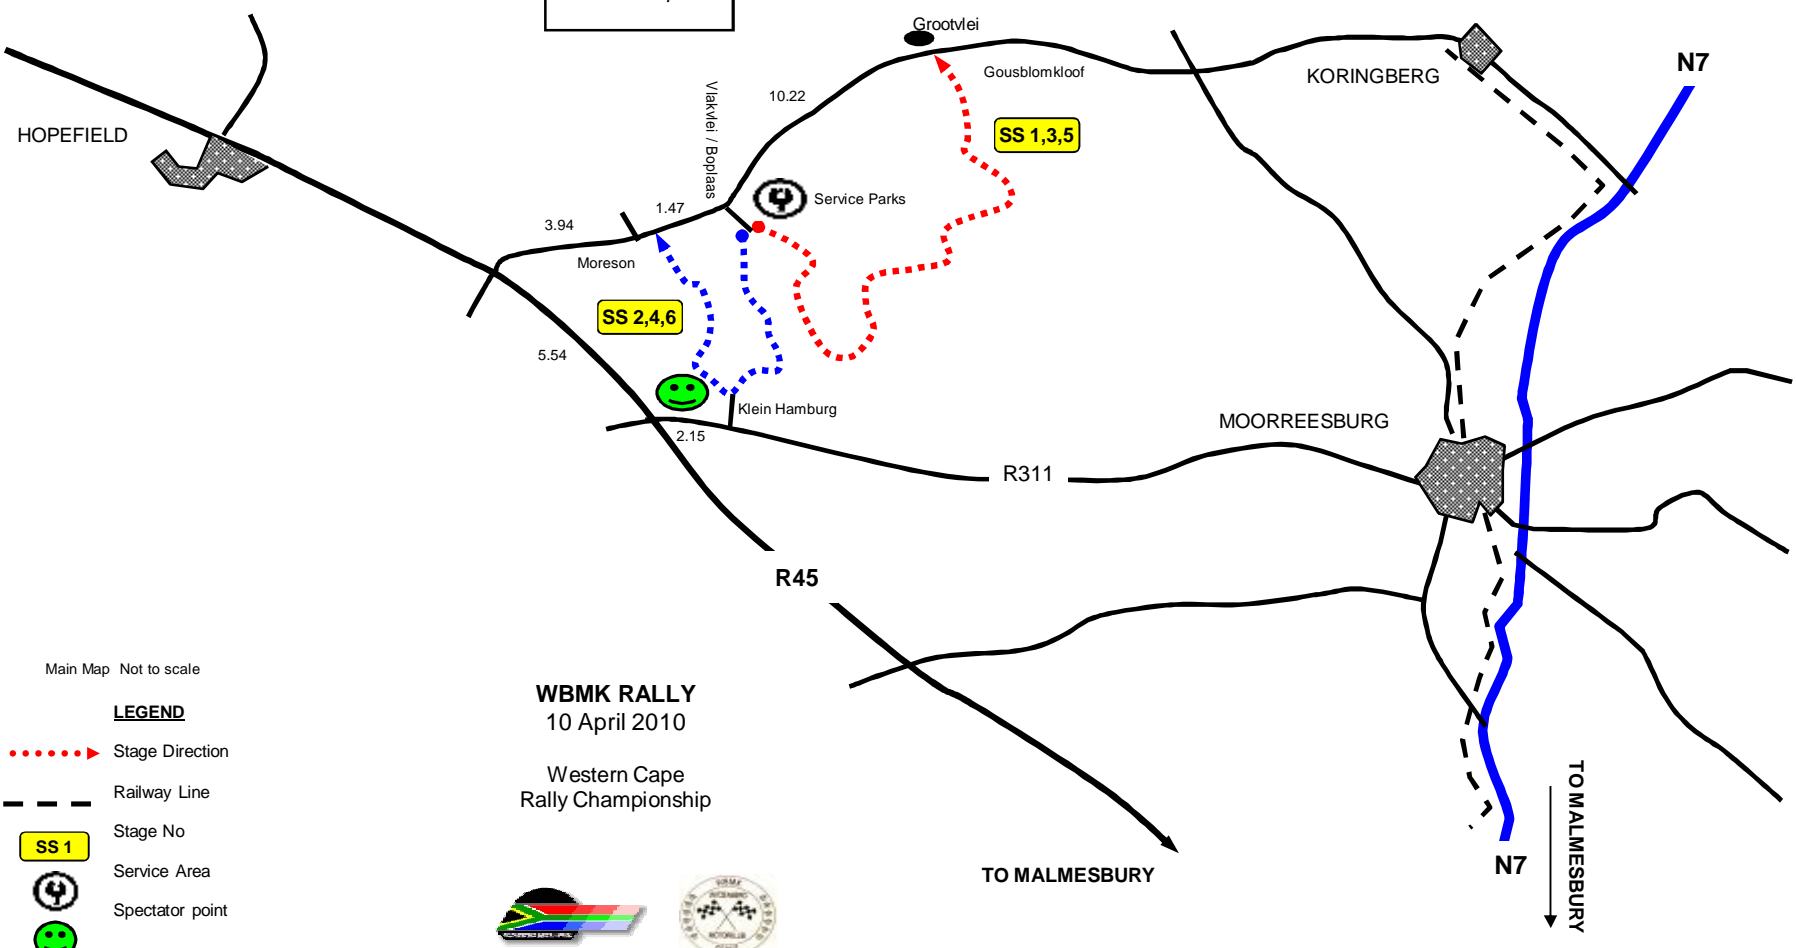

Documentation
 Scrutineering
 Start / End
 Parc Ferme
 Prize-giving
 'Vlakvlei / Bo-plaas'

Main Map Not to scale

LEGEND

- Stage Direction
- Railway Line
- Stage No
- Service Area
- Spectator point

WBMK RALLY
 10 April 2010