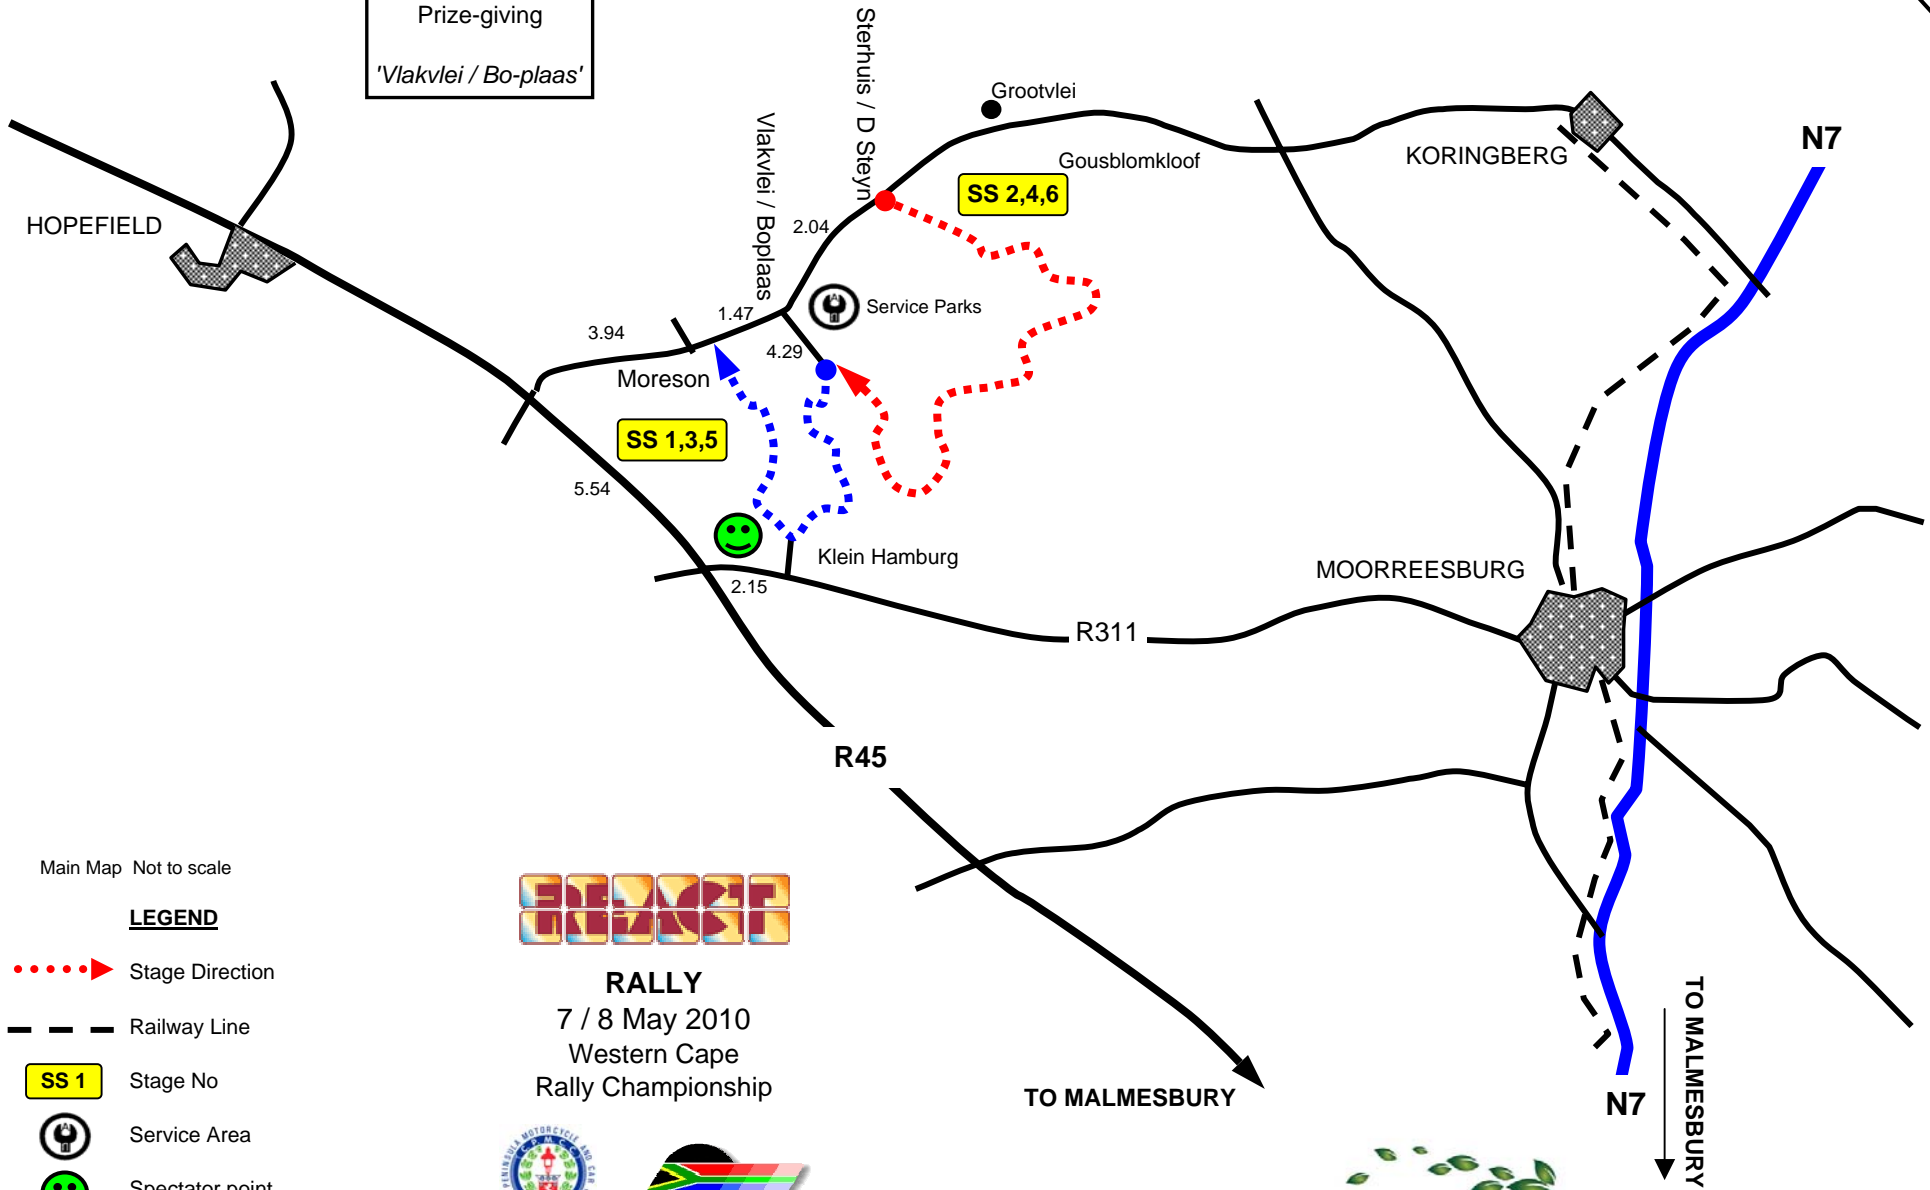

Documentation
 Scrutineering
 Start / End
 Parc Ferme
 Prize-giving
 'Vlakovlei / Bo-plaas'

Main Map Not to scale

LEGEND

-  Stage Direction
-  Railway Line
-  Stage No
-  Service Area
-  Spectator point

RALLY
 7 / 8 May 2010
 Western Cape
 Rally Championship