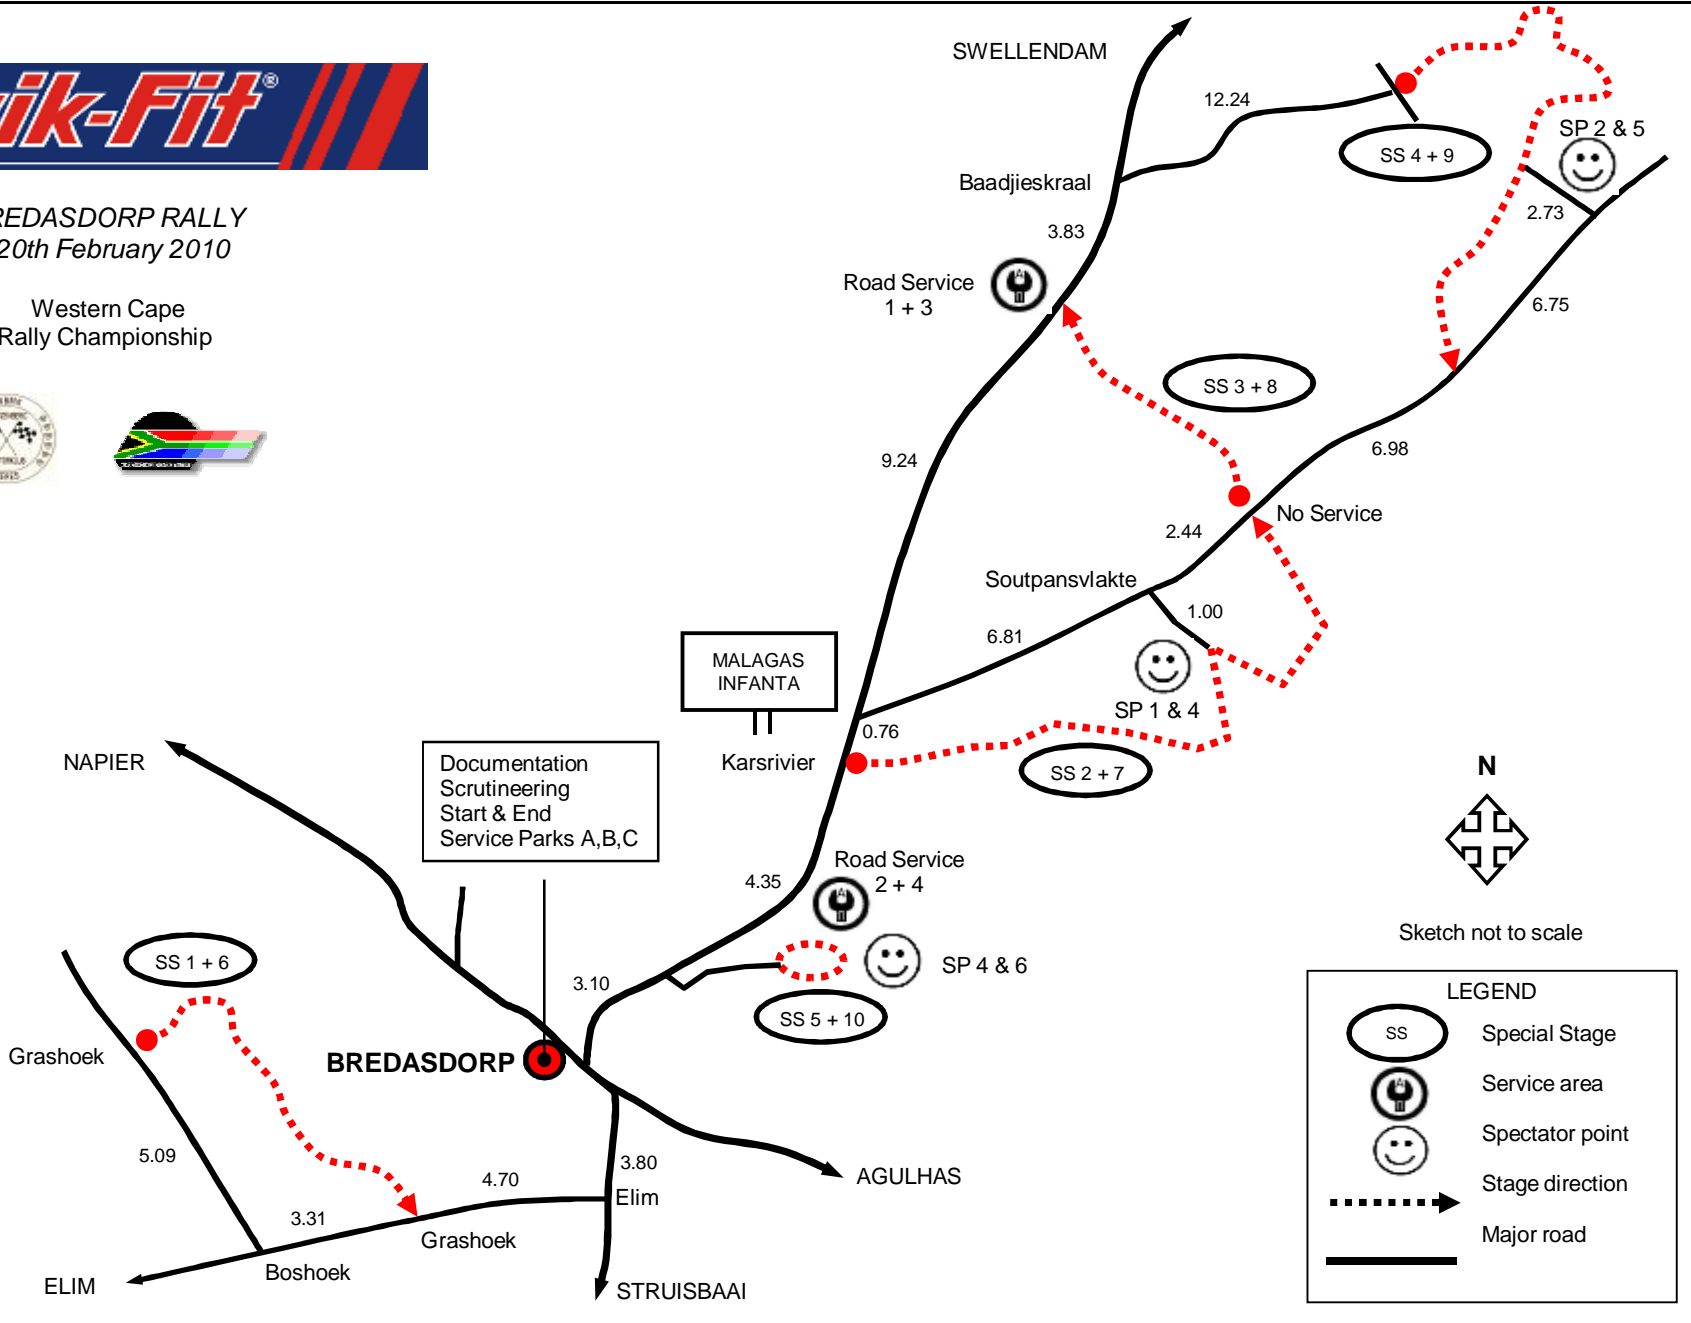

BREDASDORP RALLY
20th February 2010

Western Cape
Rally Championship

Sketch not to scale

LEGEND

- SS Special Stage
- Service area
- Spectator point
- Stage direction
- Major road